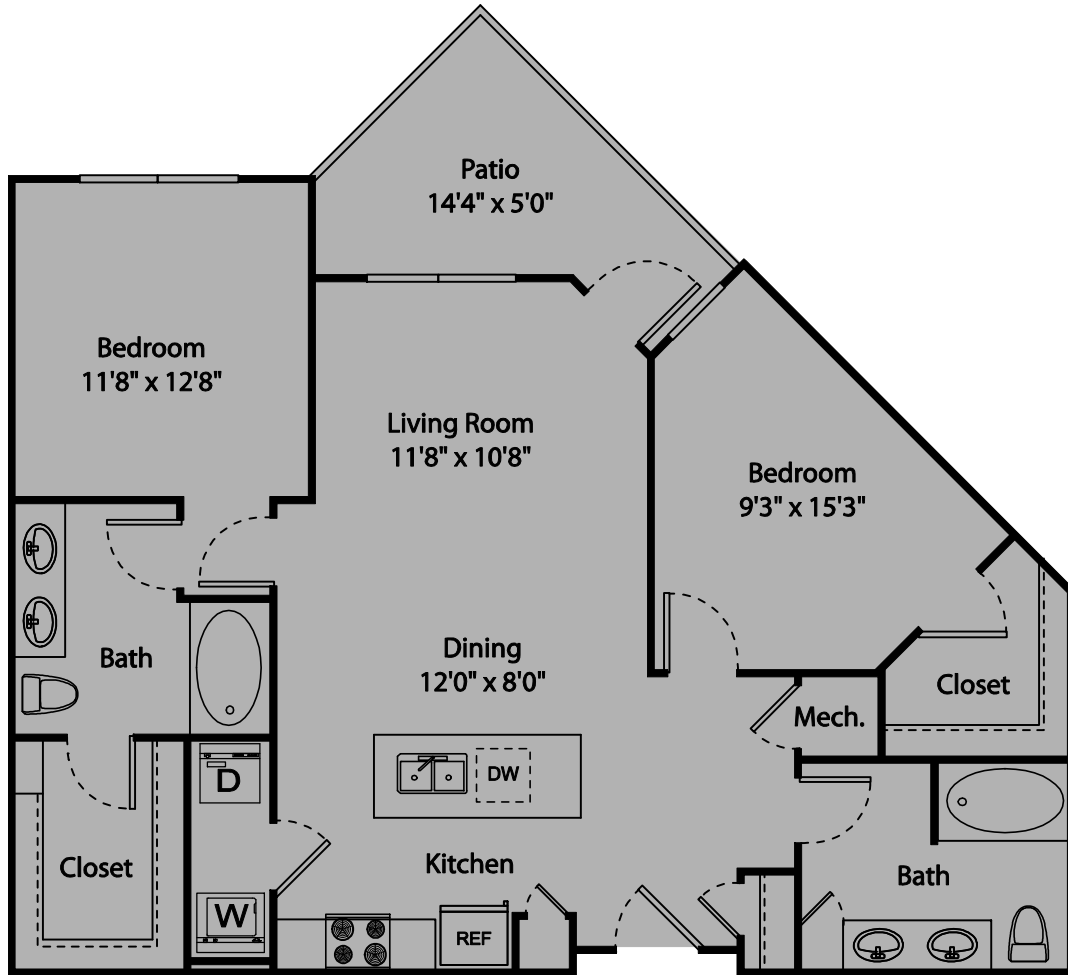

SUSSEX

2 BEDROOM, 2 BATHROOM | 1149 SQUARE FEET

1040 HUFF ROAD | ATLANTA, GEORGIA 30318 | 404.367.9378 P 404.367.9399 F | ALEXANMETROWEST.COM

All dimensions and square footage are approximate. Pricing subject to change. We are happy to discuss specific unit modifications or accommodations at your request.