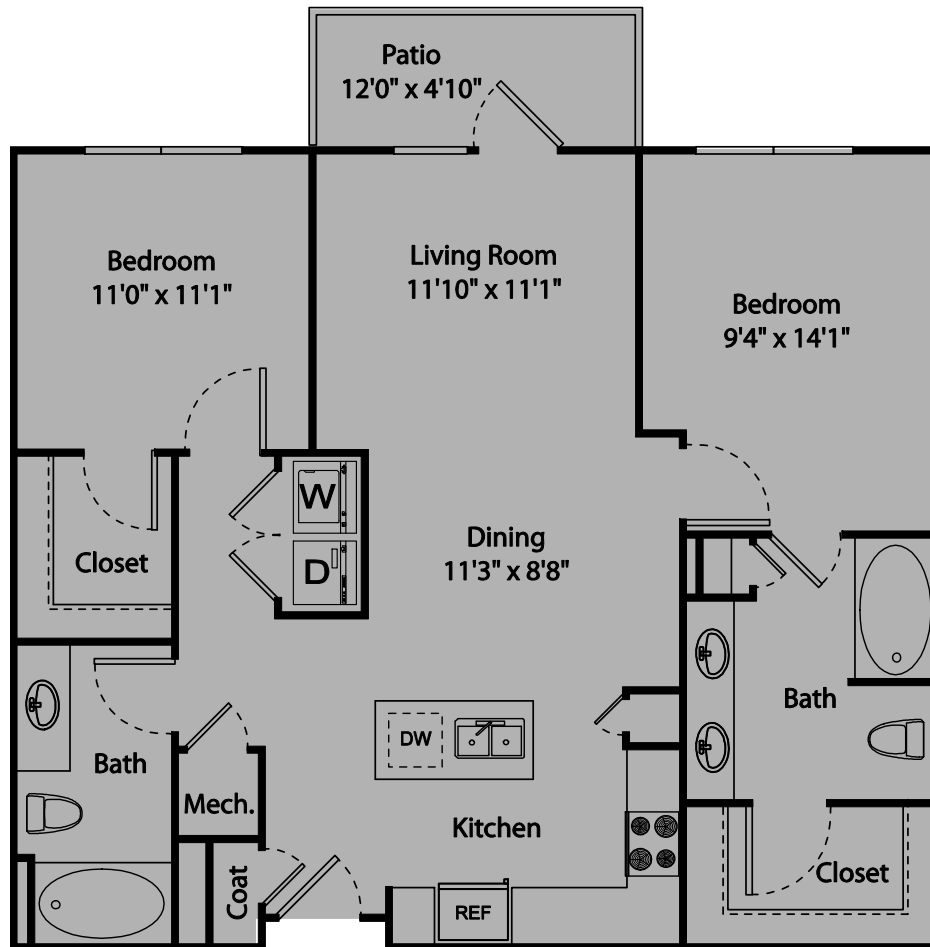

PIEDMONT

2 BEDROOM, 2 BATHROOM | 1046 SQUARE FEET

1040 HUFF ROAD | ATLANTA, GEORGIA 30318 | 404.367.9378 P 404.367.9399 F | ALEXANMETROWEST.COM

All dimensions and square footage are approximate. Pricing subject to change. We are happy to discuss specific unit modifications or accommodations at your request.