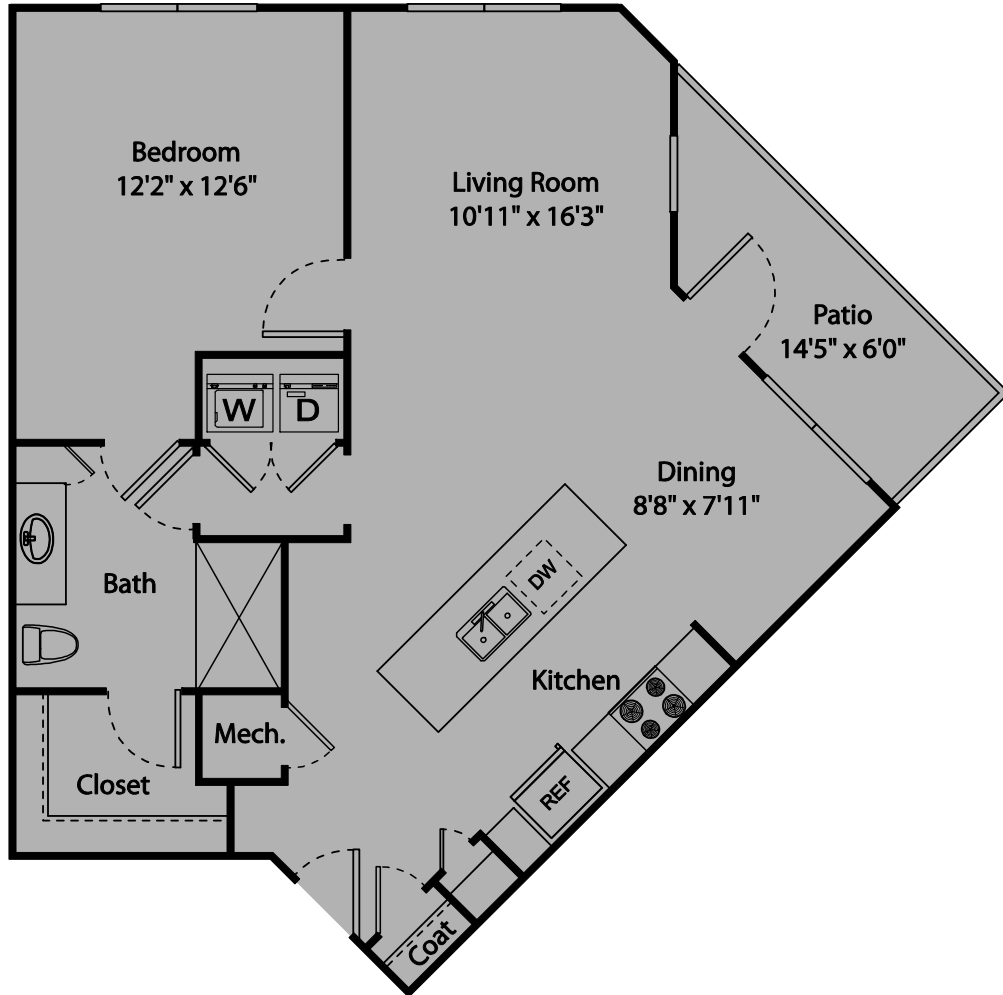

## MORNINGSIDE

1 BEDROOM, 1 BATHROOM | 884 SQUARE FEET

1040 HUFF ROAD | ATLANTA, GEORGIA 30318 | 404.367.9378 P 404.367.9399 F | ALEXANMETROWEST.COM

All dimensions and square footage are approximate. Pricing subject to change. We are happy to discuss specific unit modifications or accommodations at your request.