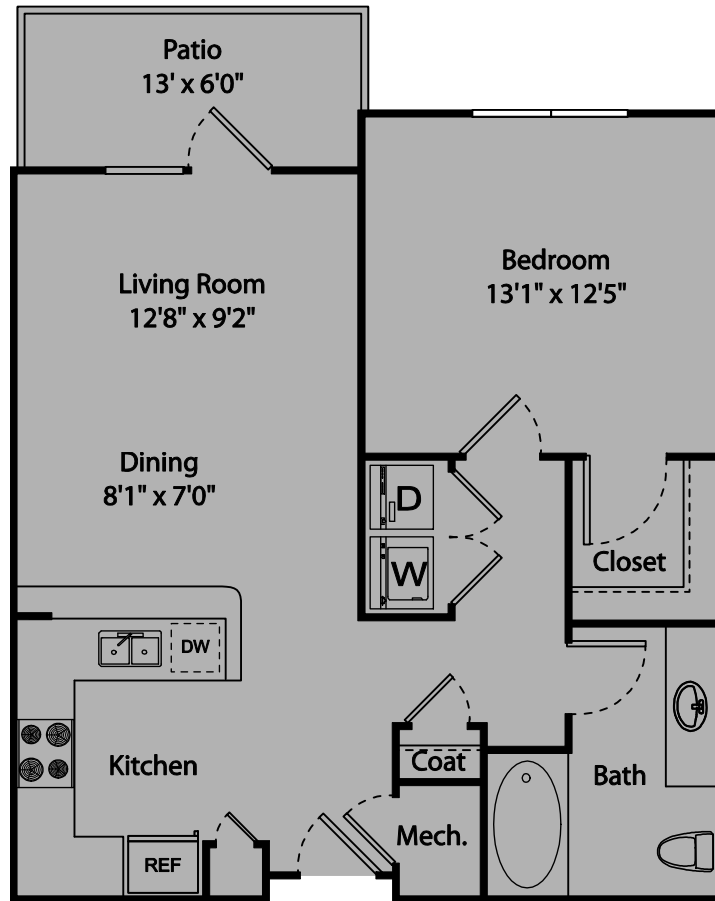

ANSLEY

1 BEDROOM, 1 BATHROOM | 756 SQUARE FEET

1040 HUFF ROAD | ATLANTA, GEORGIA 30318 | 404.367.9378 P 404.367.9399 F | ALEXANMETROWEST.COM

All dimensions and square footage are approximate. Pricing subject to change. We are happy to discuss specific unit modifications or accommodations at your request.