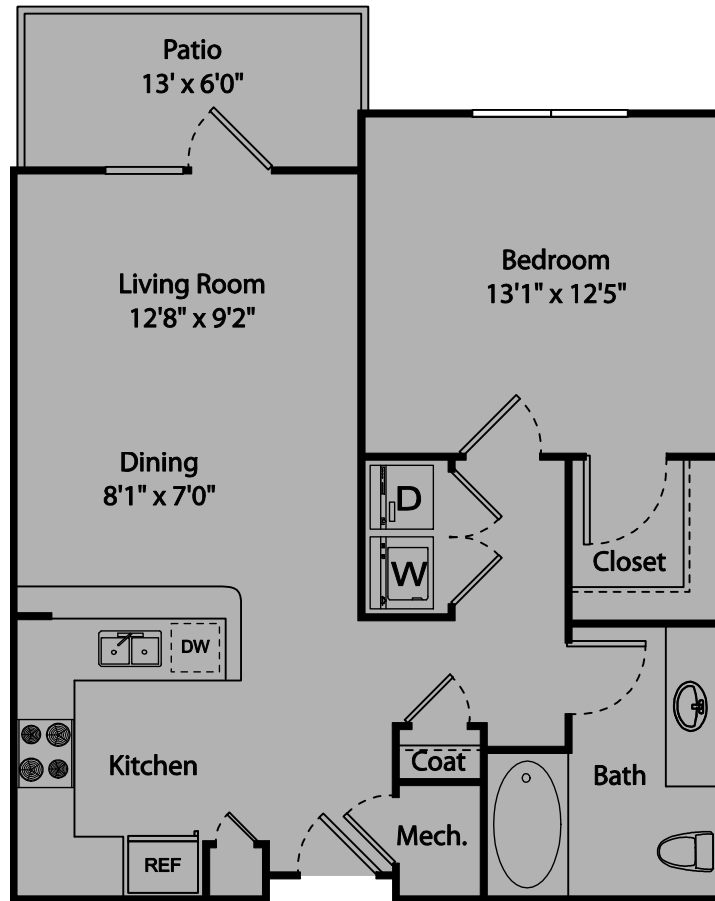

WESTMINSTER

2 BEDROOM, 2 BATHROOM | 1152 SQUARE FEET

1040 HUFF ROAD | ATLANTA, GEORGIA 30318 | 404.367.9378 P 404.367.9399 F | ALEXANMETROWEST.COM

All dimensions and square footage are approximate. Pricing subject to change. We are happy to discuss specific unit modifications or accommodations at your request.

CANDLER

1 BEDROOM, 1 BATHROOM | 843 SQUARE FEET

1040 HUFF ROAD | ATLANTA, GEORGIA 30318 | 404.367.9378 P 404.367.9399 F | ALEXANMETROWEST.COM

All dimensions and square footage are approximate. Pricing subject to change. We are happy to discuss specific unit modifications or accommodations at your request.

ARDMORE

1 BEDROOM, 1 BATH | 831 SQUARE FEET

1040 HUFF ROAD | ATLANTA, GEORGIA 30318 | 404.367.9378 P 404.367.9399 F | ALEXANMETROWEST.COM

All dimensions and square footage are approximate. Pricing subject to change. We are happy to discuss specific unit modifications or accommodations at your request.

ANSLEY

1 BEDROOM, 1 BATHROOM | 756 SQUARE FEET

1040 HUFF ROAD | ATLANTA, GEORGIA 30318 | 404.367.9378 P 404.367.9399 F | ALEXANMETROWEST.COM

All dimensions and square footage are approximate. Pricing subject to change. We are happy to discuss specific unit modifications or accommodations at your request.