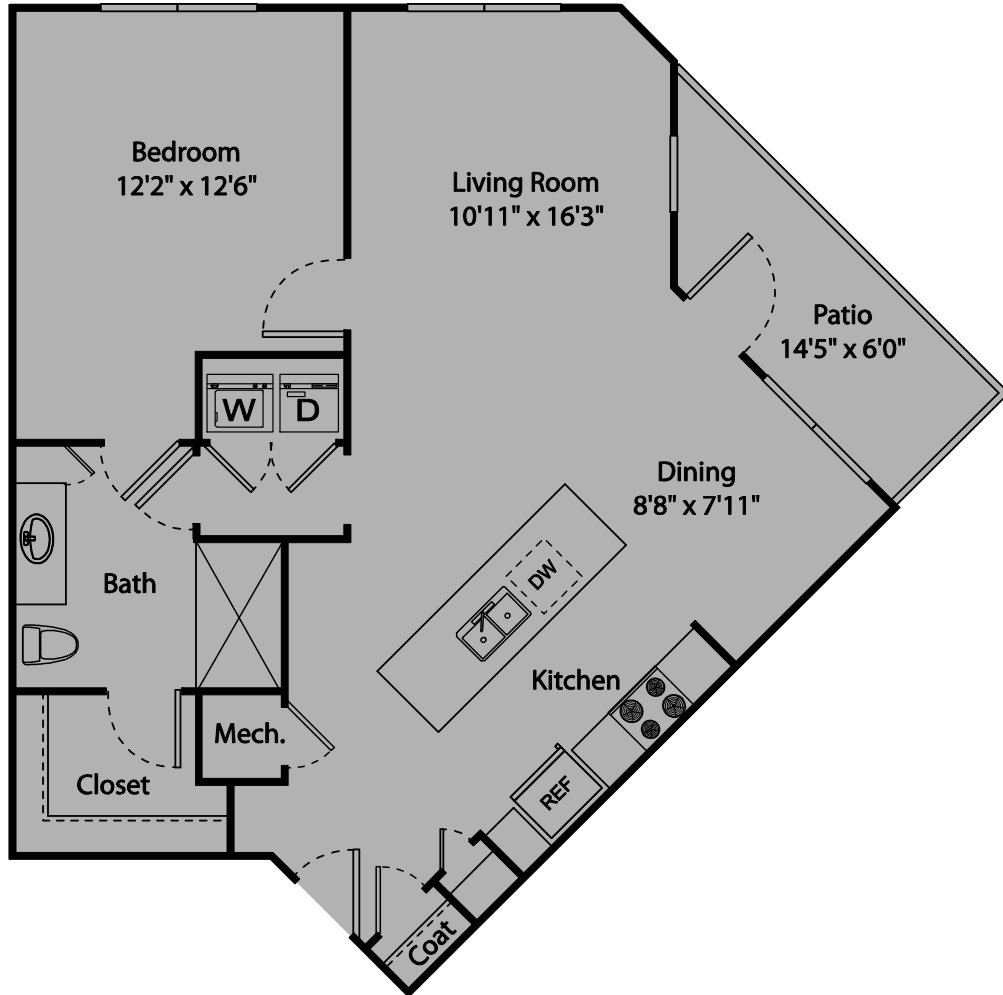

WESTMINSTER

2 BEDROOM, 2 BATHROOM | 1152 SQUARE FEET

1040 HUFF ROAD | ATLANTA, GEORGIA 30318 | 404.367.9378 P 404.367.9399 F | ALEXANMETROWEST.COM

All dimensions and square footage are approximate. Pricing subject to change. We are happy to discuss specific unit modifications or accommodations at your request.

SUSSEX

2 BEDROOM, 2 BATHROOM | 1149 SQUARE FEET

1040 HUFF ROAD | ATLANTA, GEORGIA 30318 | 404.367.9378 P 404.367.9399 F | ALEXANMETROWEST.COM

All dimensions and square footage are approximate. Pricing subject to change. We are happy to discuss specific unit modifications or accommodations at your request.

PIEDMONT

2 BEDROOM, 2 BATHROOM | 1046 SQUARE FEET

1040 HUFF ROAD | ATLANTA, GEORGIA 30318 | 404.367.9378 P 404.367.9399 F | ALEXANMETROWEST.COM

All dimensions and square footage are approximate. Pricing subject to change. We are happy to discuss specific unit modifications or accommodations at your request.

MORNINGSIDE

1 BEDROOM, 1 BATHROOM | 884 SQUARE FEET

1040 HUFF ROAD | ATLANTA, GEORGIA 30318 | 404.367.9378 P 404.367.9399 F | ALEXANMETROWEST.COM

All dimensions and square footage are approximate. Pricing subject to change. We are happy to discuss specific unit modifications or accommodations at your request.