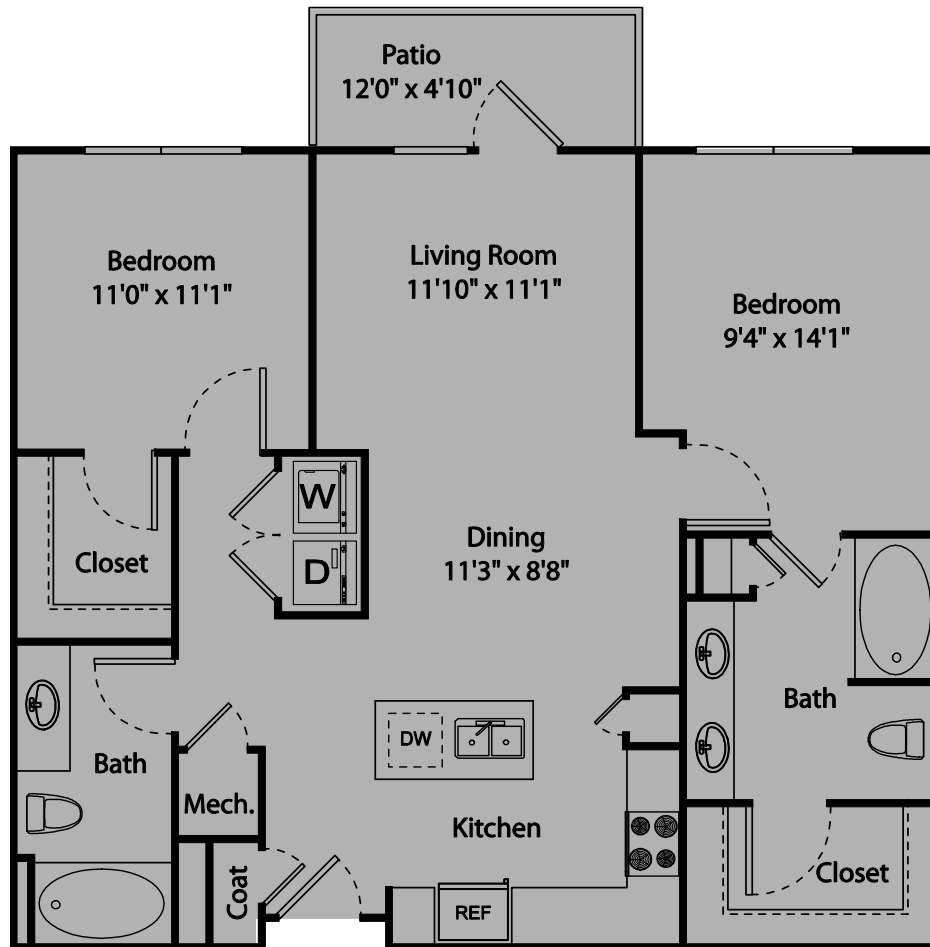

WESTMINSTER

2 BEDROOM, 2 BATHROOM | 1152 SQUARE FEET

1040 HUFF ROAD | ATLANTA, GEORGIA 30318 | 404.367.9378 P 404.367.9399 F | ALEXANMETROWEST.COM

All dimensions and square footage are approximate. Pricing subject to change. We are happy to discuss specific unit modifications or accommodations at your request.

SUSSEX

2 BEDROOM, 2 BATHROOM | 1149 SQUARE FEET

1040 HUFF ROAD | ATLANTA, GEORGIA 30318 | 404.367.9378 P 404.367.9399 F | ALEXANMETROWEST.COM

All dimensions and square footage are approximate. Pricing subject to change. We are happy to discuss specific unit modifications or accommodations at your request.

PIEDMONT

2 BEDROOM, 2 BATHROOM | 1046 SQUARE FEET

1040 HUFF ROAD | ATLANTA, GEORGIA 30318 | 404.367.9378 P 404.367.9399 F | ALEXANMETROWEST.COM

All dimensions and square footage are approximate. Pricing subject to change. We are happy to discuss specific unit modifications or accommodations at your request.

MORNINGSIDE

1 BEDROOM, 1 BATHROOM | 884 SQUARE FEET

1040 HUFF ROAD | ATLANTA, GEORGIA 30318 | 404.367.9378 P 404.367.9399 F | ALEXANMETROWEST.COM

All dimensions and square footage are approximate. Pricing subject to change. We are happy to discuss specific unit modifications or accommodations at your request.