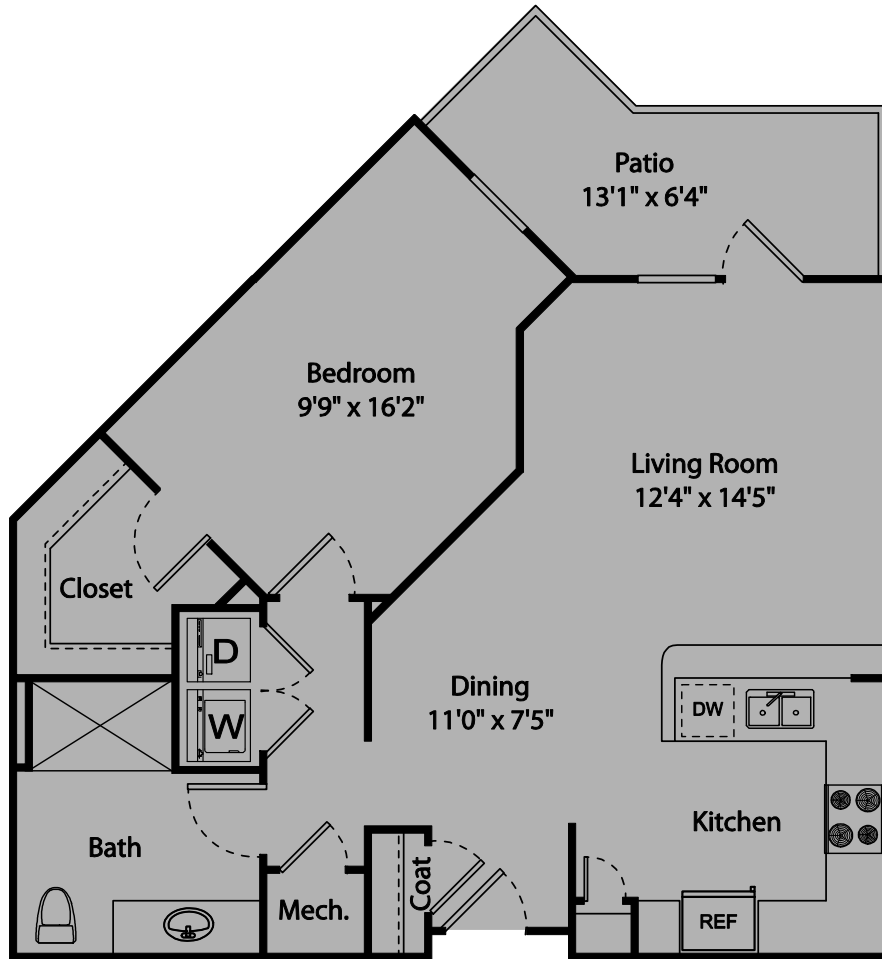

LORING

1 BEDROOM, 1 BATHROOM | 845 SQUARE FEET

1040 HUFF ROAD | ATLANTA, GEORGIA 30318 | 404.367.9378 P 404.367.9399 F | ALEXANMETROWEST.COM

All dimensions and square footage are approximate. Pricing subject to change. We are happy to discuss specific unit modifications or accommodations at your request.

CANDLER

1 BEDROOM, 1 BATHROOM | 843 SQUARE FEET

1040 HUFF ROAD | ATLANTA, GEORGIA 30318 | 404.367.9378 P 404.367.9399 F | ALEXANMETROWEST.COM

All dimensions and square footage are approximate. Pricing subject to change. We are happy to discuss specific unit modifications or accommodations at your request.

ARDMORE

1 BEDROOM, 1 BATH | 831 SQUARE FEET

1040 HUFF ROAD | ATLANTA, GEORGIA 30318 | 404.367.9378 P 404.367.9399 F | ALEXANMETROWEST.COM

All dimensions and square footage are approximate. Pricing subject to change. We are happy to discuss specific unit modifications or accommodations at your request.

ANSLEY

1 BEDROOM, 1 BATHROOM | 756 SQUARE FEET

1040 HUFF ROAD | ATLANTA, GEORGIA 30318 | 404.367.9378 P 404.367.9399 F | ALEXANMETROWEST.COM

All dimensions and square footage are approximate. Pricing subject to change. We are happy to discuss specific unit modifications or accommodations at your request.