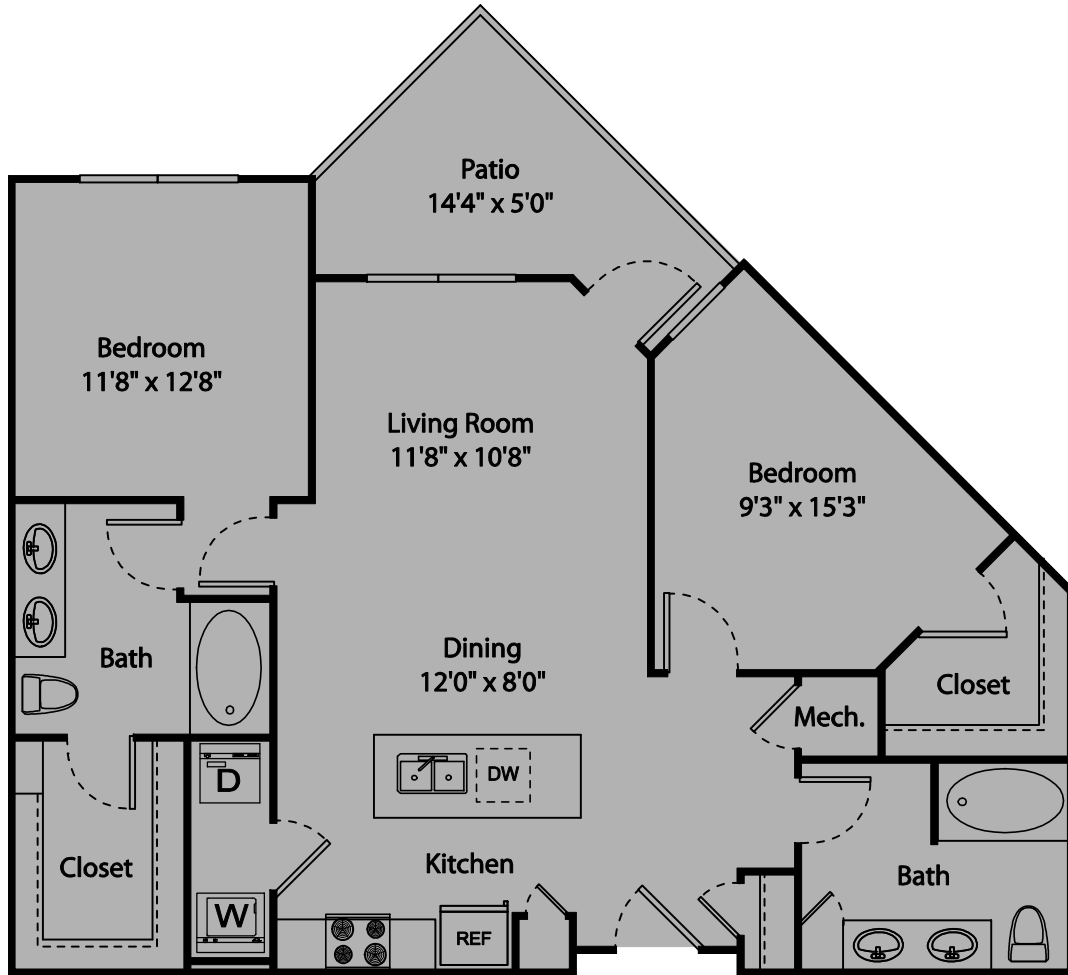

WESTMINSTER

2 BEDROOM, 2 BATHROOM | 1152 SQUARE FEET

1040 HUFF ROAD | ATLANTA, GEORGIA 30318 | 404.367.9378 P 404.367.9399 F | ALEXANMETROWEST.COM

All dimensions and square footage are approximate. Pricing subject to change. We are happy to discuss specific unit modifications or accommodations at your request.

SUSSEX

2 BEDROOM, 2 BATHROOM | 1149 SQUARE FEET

1040 HUFF ROAD | ATLANTA, GEORGIA 30318 | 404.367.9378 P 404.367.9399 F | ALEXANMETROWEST.COM

All dimensions and square footage are approximate. Pricing subject to change. We are happy to discuss specific unit modifications or accommodations at your request.

PIEDMONT

2 BEDROOM, 2 BATHROOM | 1046 SQUARE FEET

1040 HUFF ROAD | ATLANTA, GEORGIA 30318 | 404.367.9378 P 404.367.9399 F | ALEXANMETROWEST.COM

All dimensions and square footage are approximate. Pricing subject to change. We are happy to discuss specific unit modifications or accommodations at your request.

MORNINGSIDE

1 BEDROOM, 1 BATHROOM | 884 SQUARE FEET

1040 HUFF ROAD | ATLANTA, GEORGIA 30318 | 404.367.9378 P 404.367.9399 F | ALEXANMETROWEST.COM

All dimensions and square footage are approximate. Pricing subject to change. We are happy to discuss specific unit modifications or accommodations at your request.