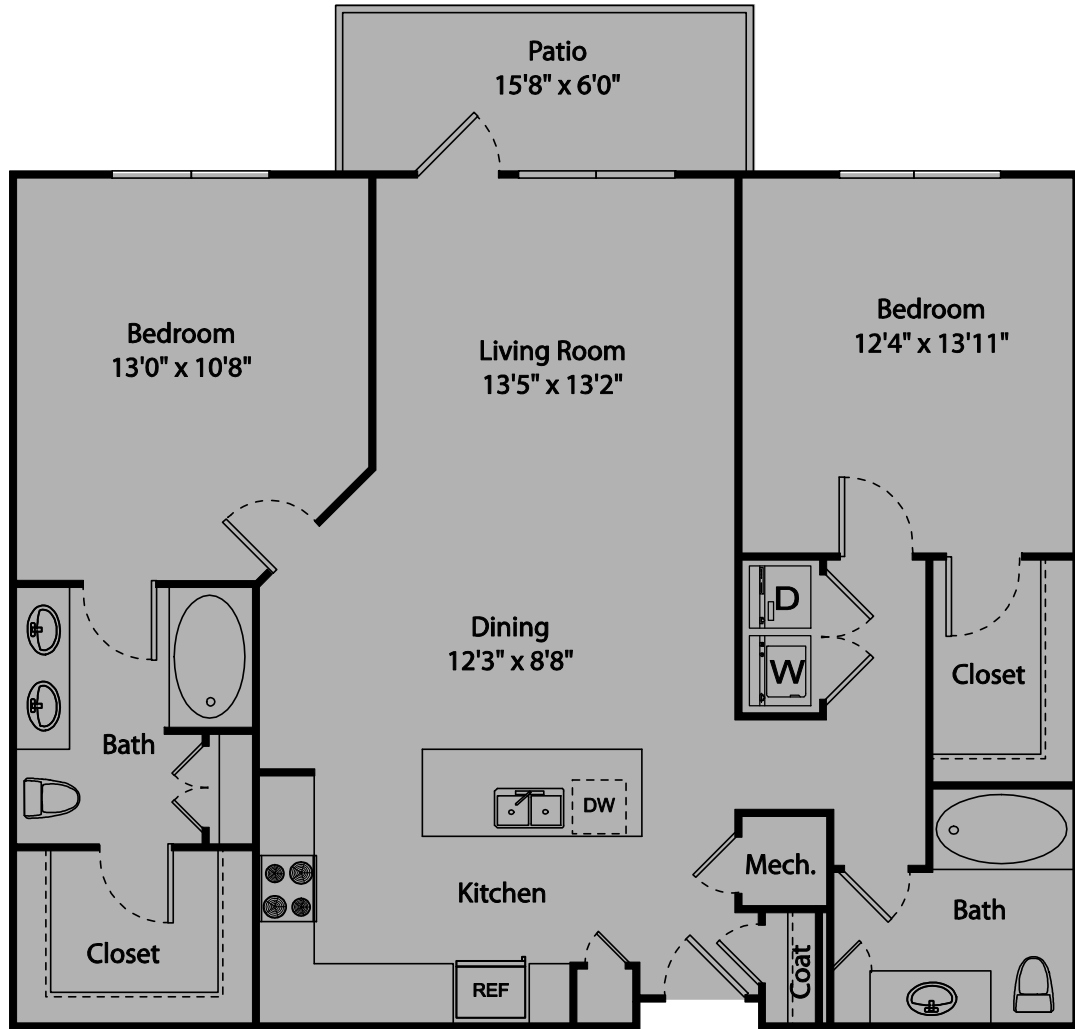

WINN

2 BEDROOM, 2 BATHROOM | 1277 SQUARE FEET

1040 HUFF ROAD | ATLANTA, GEORGIA 30318 | 404.367.9378 P 404.367.9399 F | ALEXANMETROWEST.COM

All dimensions and square footage are approximate. Pricing subject to change. We are happy to discuss specific unit modifications or accommodations at your request.

WESTMINSTER

2 BEDROOM, 2 BATHROOM | 1152 SQUARE FEET

1040 HUFF ROAD | ATLANTA, GEORGIA 30318 | 404.367.9378 P 404.367.9399 F | ALEXANMETROWEST.COM

All dimensions and square footage are approximate. Pricing subject to change. We are happy to discuss specific unit modifications or accommodations at your request.

SUSSEX

2 BEDROOM, 2 BATHROOM | 1149 SQUARE FEET

1040 HUFF ROAD | ATLANTA, GEORGIA 30318 | 404.367.9378 P 404.367.9399 F | ALEXANMETROWEST.COM

All dimensions and square footage are approximate. Pricing subject to change. We are happy to discuss specific unit modifications or accommodations at your request.

PIEDMONT

2 BEDROOM, 2 BATHROOM | 1046 SQUARE FEET

1040 HUFF ROAD | ATLANTA, GEORGIA 30318 | 404.367.9378 P 404.367.9399 F | ALEXANMETROWEST.COM

All dimensions and square footage are approximate. Pricing subject to change. We are happy to discuss specific unit modifications or accommodations at your request.