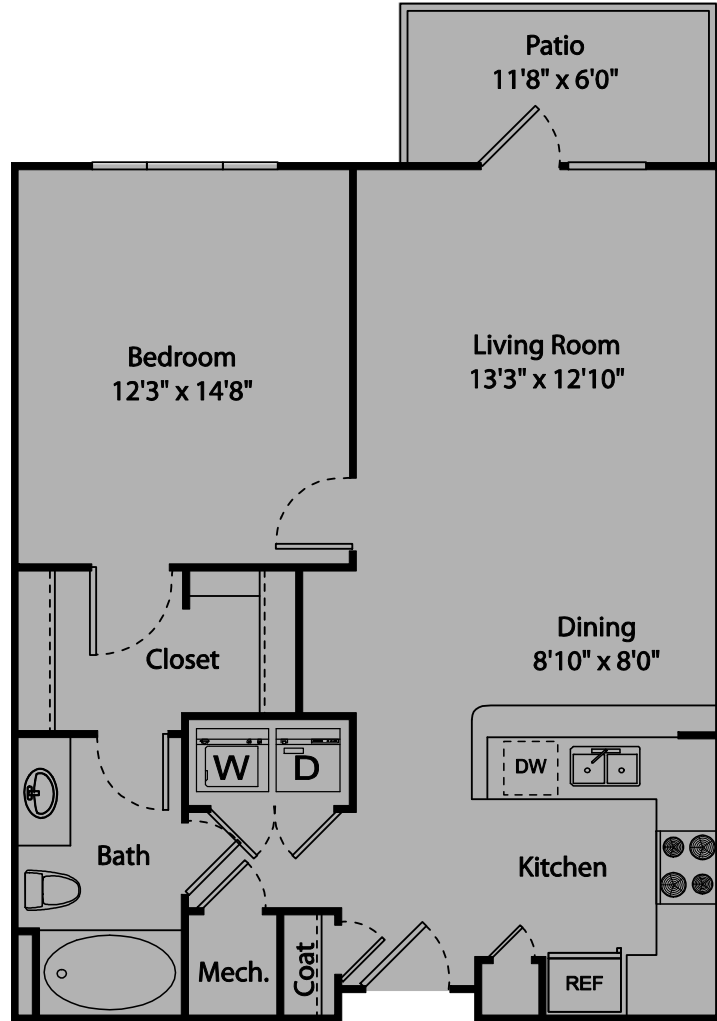

WESTMINSTER

2 BEDROOM, 2 BATHROOM | 1152 SQUARE FEET

1040 HUFF ROAD | ATLANTA, GEORGIA 30318 | 404.367.9378 P 404.367.9399 F | ALEXANMETROWEST.COM

All dimensions and square footage are approximate. Pricing subject to change. We are happy to discuss specific unit modifications or accommodations at your request.

MORNINGSIDE

1 BEDROOM, 1 BATHROOM | 884 SQUARE FEET

1040 HUFF ROAD | ATLANTA, GEORGIA 30318 | 404.367.9378 P 404.367.9399 F | ALEXANMETROWEST.COM

All dimensions and square footage are approximate. Pricing subject to change. We are happy to discuss specific unit modifications or accommodations at your request.

LORING

1 BEDROOM, 1 BATHROOM | 845 SQUARE FEET

1040 HUFF ROAD | ATLANTA, GEORGIA 30318 | 404.367.9378 P 404.367.9399 F | ALEXANMETROWEST.COM

All dimensions and square footage are approximate. Pricing subject to change. We are happy to discuss specific unit modifications or accommodations at your request.

CANDLER

1 BEDROOM, 1 BATHROOM | 843 SQUARE FEET

1040 HUFF ROAD | ATLANTA, GEORGIA 30318 | 404.367.9378 P 404.367.9399 F | ALEXANMETROWEST.COM

All dimensions and square footage are approximate. Pricing subject to change. We are happy to discuss specific unit modifications or accommodations at your request.