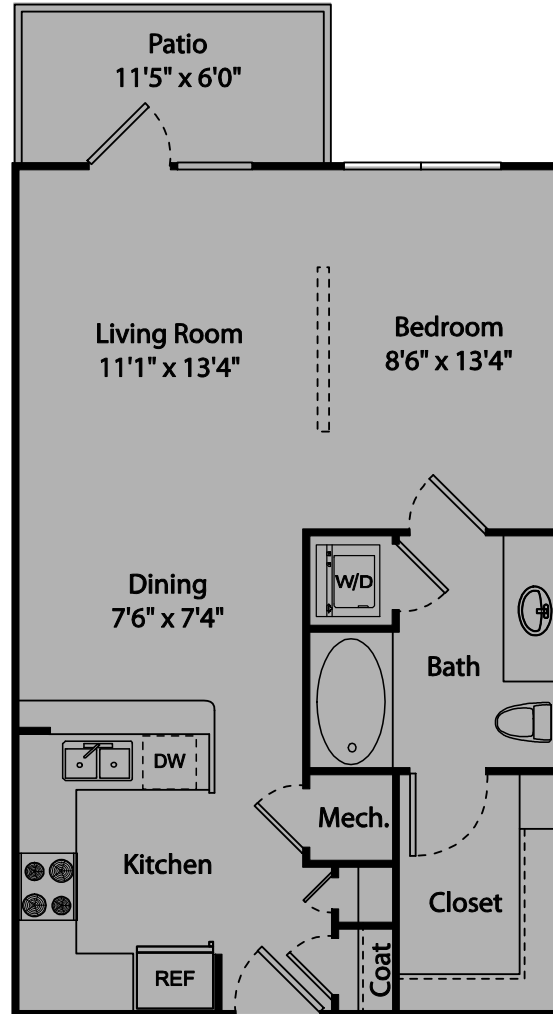

1040 HUFF ROAD | ATLANTA, GEORGIA 30318 | 404.367.9378 P 404.367.9399 F | ALEXANMETROWEST.COM

All dimensions and square footage are approximate. Pricing subject to change. We are happy to discuss specific unit modifications or accommodations at your request.