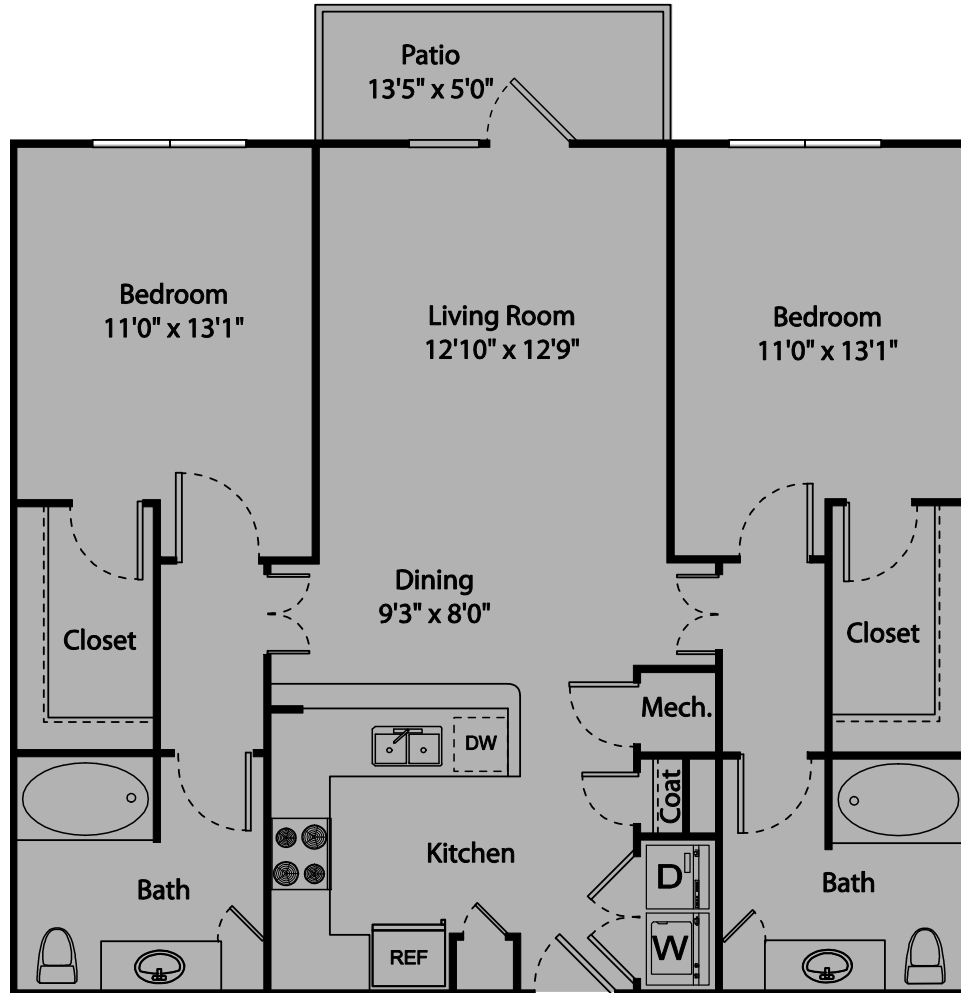

WINN

2 BEDROOM, 2 BATHROOM | 1277 SQUARE FEET

1040 HUFF ROAD | ATLANTA, GEORGIA 30318 | 404.367.9378 P 404.367.9399 F | ALEXANMETROWEST.COM

All dimensions and square footage are approximate. Pricing subject to change. We are happy to discuss specific unit modifications or accommodations at your request.

WESTMINSTER

2 BEDROOM, 2 BATHROOM | 1152 SQUARE FEET

1040 HUFF ROAD | ATLANTA, GEORGIA 30318 | 404.367.9378 P 404.367.9399 F | ALEXANMETROWEST.COM

All dimensions and square footage are approximate. Pricing subject to change. We are happy to discuss specific unit modifications or accommodations at your request.

SUSSEX

2 BEDROOM, 2 BATHROOM | 1149 SQUARE FEET

1040 HUFF ROAD | ATLANTA, GEORGIA 30318 | 404.367.9378 P 404.367.9399 F | ALEXANMETROWEST.COM

All dimensions and square footage are approximate. Pricing subject to change. We are happy to discuss specific unit modifications or accommodations at your request.

PIEDMONT

2 BEDROOM, 2 BATHROOM | 1046 SQUARE FEET

1040 HUFF ROAD | ATLANTA, GEORGIA 30318 | 404.367.9378 P 404.367.9399 F | ALEXANMETROWEST.COM

All dimensions and square footage are approximate. Pricing subject to change. We are happy to discuss specific unit modifications or accommodations at your request.